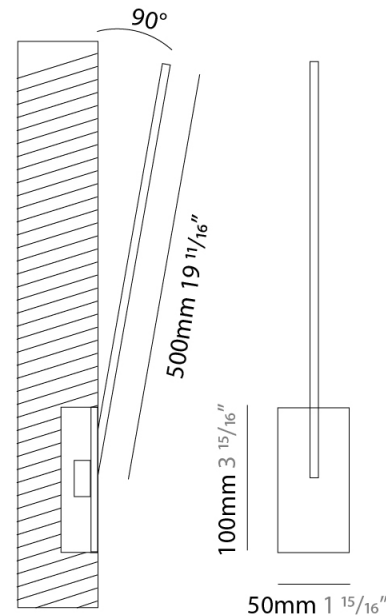

PROJECT	_____
TYPE	_____
SPECIFIER	_____
QUANTITY	_____
DATE	_____

SPILLO 1 ROD RECESSED

D46015- _____ - _____
base number   Color   Finish
                                 Temperature   Options

1. To build a product code in our configurator select the specify button on the base model # product page
2. To build a manual product code on this datasheet choose from the options listed below in blue font and add the suffix to the base model #

GENERAL

Series: Spillo
Subseries: Spillo 1 Rod
Brand: Icone
Division: Design
Mounting Type: Recessed
Mounting Location: Wall
Subcategory: Ambient

PHYSICAL

Shape: Rectangle
Width (mm): 50
Width (in): 1 15/16
Height (mm): 500
Height (in): 19 11/16
Light Distribution: Adjustable
Fixture Finish: WHI / BLK / CHR / BGD
Fixture Material: Brass

ELECTRICAL

Lamp Type: LED
Total Output Wattage (W): 6.6
Dimming: 0-10V Dimming
Driver Included: No
Driver Location: Remote
Driver Type: Constant Voltage - 120Vac
Driver Class: Class 2
Input Voltage (V): 120
Output Voltage (V): 12
Upon Request: (Not included, see components) 0-10Vdc dimming / 277Vac

LED

Color Temperature (°K): 2700 / 3000
Nominal Lumen (lm): 550
CRI: >90 CRI
Lamp Life (hrs): 50000

OPTICAL

Adjustability: Tilt 120°

RATINGS AND CERTIFICATIONS

Certified By: Certified for North American Standards
IP rating: IP20