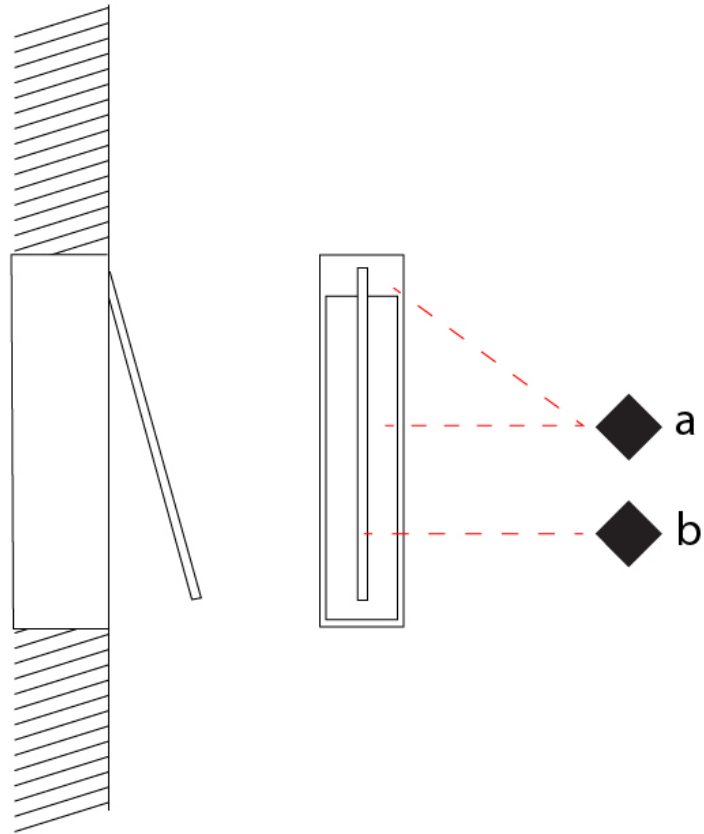

SPILO 1 ROD RECESSED

D46009-

PROJECT
TYPE
SPECIFIER
QUANTITY
DATE

D