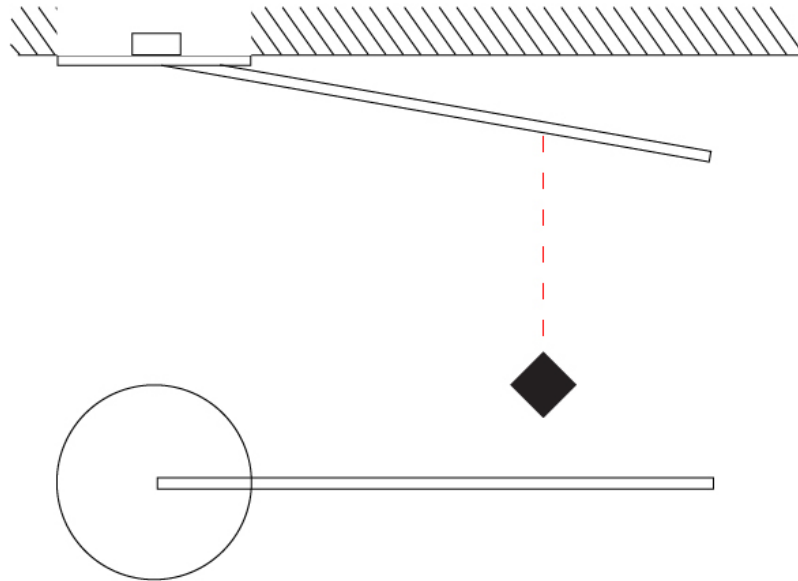

SPILO 1 ROD ROUND BASE RECESSED

D46022-

PROJECT

TYPE

SPECIFIER

QUANTITY

DATE

D