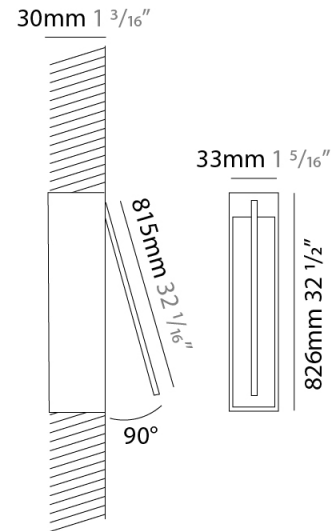

PROJECT	
TYPE	
SPECIFIER	
QUANTITY	
DATE	

SPILLO 1 ROD RECESSED

D46009- -

base number   Color   Finish
Temperature   Options

1. To build a product code in our configurator select the specify button on the base model # product page
2. To build a manual product code on this datasheet choose from the options listed below in blue font and add the suffix to the base model #

GENERAL

Series: Spillo
Subseries: Spillo 1 Rod
Brand: Icone
Division: Design
Mounting Type: Recessed
Mounting Location: Wall
Subcategory: Ambient

PHYSICAL

Shape: Rectangle
Width (mm): 33
Width (in): 1 ⁵/₁₆
Height (mm): 826
Height (in): 32 ¹/₂
Min. Recessing Depth (mm): 30
Min. Recessing Depth (in): 1 ³/₁₆
Light Distribution: Adjustable
Fixture Finish: WHI / BLK / CHR / BGD
Fixture Material: Brass

ELECTRICAL

Lamp Type: LED
Total Output Wattage (W): 10.56
Dimming: 0-10V Dimming
Driver Included: No
Driver Location: Remote
Driver Type: Constant Voltage - 120Vac
Driver Class: Class 2
Input Voltage (V): 120
Output Voltage (V): 12
Upon Request: (Not included, see components) 0-10Vdc dimming / 277Vac

LED

Color Temperature (°K): 2700 / 3000
Nominal Lumen (lm): 880
CRI: >90 CRI
Lamp Life (hrs): 50000

OPTICAL

Adjustability: Tilt 120°

RATINGS AND CERTIFICATIONS

Certified By: Certified for North American Standards
IP rating: IP20