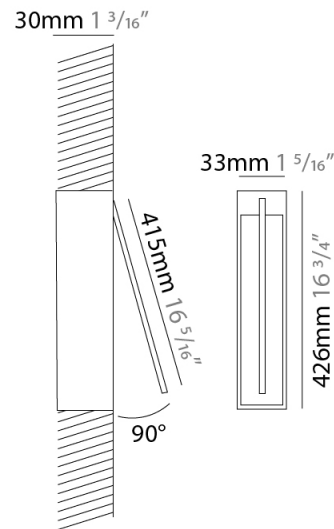

PROJECT
TYPE
SPECIFIER
QUANTITY
DATE

SPILLO 1 ROD RECESSED

D46006- -
base number   Color   Finish
                         Temperature   Options

1. To build a product code in our configurator select the specify button on the base model # product page
2. To build a manual product code on this datasheet choose from the options listed below in blue font and add the suffix to the base model #

GENERAL

Series: Spillo
Subseries: Spillo 1 Rod
Brand: Icone
Division: Design
Mounting Type: Recessed
Mounting Location: Wall
Subcategory: Ambient

PHYSICAL

Shape: Rectangle
Width (mm): 33
Width (in): 1 5/16
Height (mm): 426
Height (in): 16 3/4
Min. Recessing Depth (mm): 30
Min. Recessing Depth (in): 1 3/16
Light Distribution: Adjustable
Fixture Finish: WHI / BLK / CHR / BGD
Fixture Material: Brass

ELECTRICAL

Lamp Type: LED
Total Output Wattage (W): 4.8
Dimming: 0-10V Dimming
Driver Included: No
Driver Location: Remote
Driver Type: Constant Voltage - 120Vac
Driver Class: Class 2
Input Voltage (V): 120
Output Voltage (V): 12
Upon Request: (Not included, see components) 0-10Vdc dimming / 277Vac

LED

Color Temperature (°K): 2700 / 3000
Nominal Lumen (lm): 440
CRI: >90 CRI
Lamp Life (hrs): 50000

OPTICAL

Adjustability: Tilt 120°

RATINGS AND CERTIFICATIONS

Certified By: Certified for North American Standards
IP rating: IP20