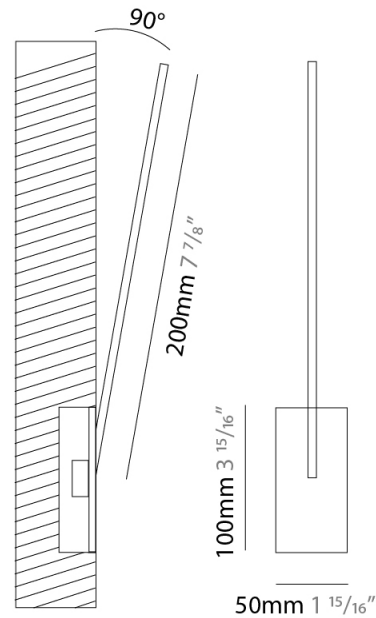

PROJECT	_____
TYPE	_____
SPECIFIER	_____
QUANTITY	_____
DATE	_____

SPILLO 1 ROD RECESSED

D46012- _____ - _____
base number   Color   Finish
                          Temperature   Options

1. To build a product code in our configurator select the specify button on the base model # product page
2. To build a manual product code on this datasheet choose from the options listed below in blue font and add the suffix to the base model #

GENERAL

Series: Spillo
Subseries: Spillo 1 Rod
Brand: Icone
Division: Design
Mounting Type: Recessed
Mounting Location: Wall
Subcategory: Ambient

PHYSICAL

Shape: Rectangle
Width (mm): 50
Width (in): 1 15/16
Height (mm): 200
Height (in): 7 7/8
Light Distribution: Adjustable
Fixture Finish: WHI / BLK / CHR / BGD
Fixture Material: Brass

ELECTRICAL

Lamp Type: LED
Total Output Wattage (W): 2.64
Dimming: 0-10V Dimming
Driver Included: No
Driver Location: Remote
Driver Type: Constant Voltage - 120 / 277Vac
Driver Class: Class 2
Input Voltage (V): 120 - 277
Output Voltage (V): 12
Upon Request: (Not included, see components) 0-10Vdc dimming / 277Vac

LED

Color Temperature (°K): 2700 / 3000
Nominal Lumen (lm): 220
CRI: >90 CRI
Lamp Life (hrs): 50000

OPTICAL

Adjustability: Tilt 120°

RATINGS AND CERTIFICATIONS

Certified By: Certified for North American Standards
IP rating: IP20