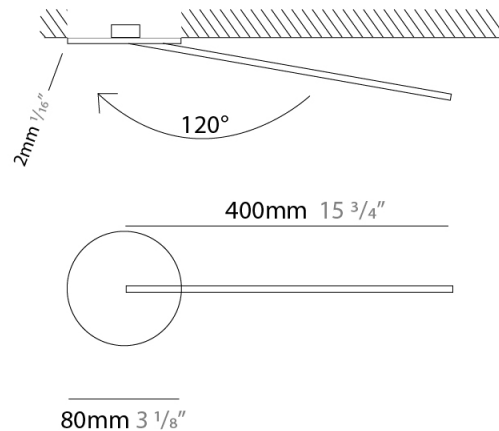

SPILLO 1 ROD ROUND BASE RECESSED

D46022- _____ - _____
base number   Color   Finish
                         Temperature   Options

1. To build a product code in our configurator select the specify button on the base model # product page
2. To build a manual product code on this datasheet choose from the options listed below in blue font and add the suffix to the base model #

GENERAL

Series: Spillo
Subseries: Spillo 1 Rod Round Base
Brand: Icone
Division: Design
Mounting Type: Recessed
Mounting Location: Wall
Subcategory: Ambient

PHYSICAL

Shape: Rectangle
Width (mm): 50
Width (in): 1 ¹⁵/₁₆
Height (mm): 400
Height (in): 15 ³/₄
Light Distribution: Adjustable
Fixture Finish: WHI / BLK / CHR / BGD
Fixture Material: Brass

ELECTRICAL

Lamp Type: LED
Total Output Wattage (W): 4.8
Dimming: 0-10V Dimming
Driver Included: No
Driver Location: Remote
Driver Type: Constant Voltage - 120Vac
Driver Class: Class 2
Input Voltage (V): 120
Output Voltage (V): 12
Upon Request: (Not included, see components) 0-10Vdc dimming / 277Vac

LED

Color Temperature (°K): 2700 / 3000
Nominal Lumen (lm): 440
CRI: >90 CRI
Lamp Life (hrs): 50000

OPTICAL

Adjustability: Tilt 120°

RATINGS AND CERTIFICATIONS

Certified By: Certified for North American Standards
IP rating: IP20