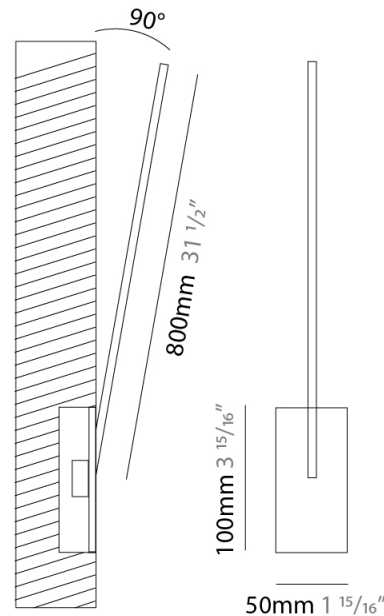

PROJECT	_____
TYPE	_____
SPECIFIER	_____
QUANTITY	_____
DATE	_____

SPILLO 1 ROD RECESSED

D46018- _____ - _____
base number   Color   Finish
                         Temperature   Options

1. To build a product code in our configurator select the specify button on the base model # product page
2. To build a manual product code on this datasheet choose from the options listed below in blue font and add the suffix to the base model #

GENERAL

Series: Spillo
Subseries: Spillo 1 Rod
Brand: Icone
Division: Design
Mounting Type: Recessed
Mounting Location: Wall
Subcategory: Ambient

PHYSICAL

Shape: Rectangle
Width (mm): 50
Width (in): 1 15/16
Height (mm): 800
Height (in): 31 1/2
Light Distribution: Adjustable
Fixture Finish: WHI / BLK / CHR / BGD
Fixture Material: Brass

ELECTRICAL

Lamp Type: LED
Total Output Wattage (W): 10.56
Dimming: 0-10V Dimming
Driver Included: No
Driver Location: Remote
Driver Type: Constant Voltage - 120Vac
Driver Class: Class 2
Input Voltage (V): 120
Output Voltage (V): 12
Upon Request: (Not included, see components) 0-10Vdc dimming / 277Vac

LED

Color Temperature (°K): 2700 / 3000
Nominal Lumen (lm): 880
CRI: >90 CRI
Lamp Life (hrs): 50000

OPTICAL

Adjustability: Tilt 120°

RATINGS AND CERTIFICATIONS

Certified By: Certified for North American Standards
IP rating: IP20