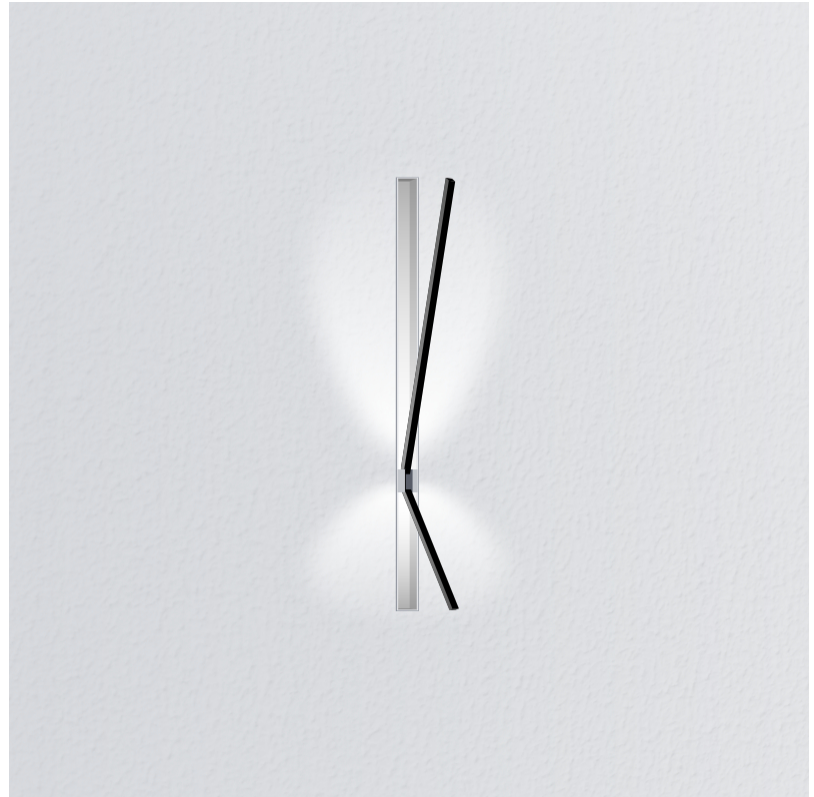

PROJECT	_____
TYPE	_____
SPECIFIER	_____
QUANTITY	_____
DATE	_____

SPILLO 2 ROD RECESSED

D46026-

base number
Color   Temperature   Finish   Options

1. To build a product code in our configurator select the specify button on the base model # product page
2. To build a manual product code on this datasheet choose from the options listed below in blue font and add the suffix to the base model #

GENERAL

Series: Spillo
Subseries: Spillo 2 Rod
Brand: Icone
Division: Design
Mounting Type: Recessed
Mounting Location: Wall
Subcategory: Ambient

PHYSICAL

Shape: Rectangle
Width (mm): 33
Width (in): 1 5/16
Height (mm): 750
Height (in): 29 1/2
Min. Recessing Depth (mm): 30
Min. Recessing Depth (in): 1 3/16
Light Distribution: Adjustable
[Fixture Finish: WHI / BLK / CHR / BGD](#)
Fixture Material: Brass

ELECTRICAL

Lamp Type: LED
Total Output Wattage (W): 9.24
Dimming: 0-10V Dimming
Driver Included: No
Driver Location: Remote
Driver Type: Constant Voltage - 120Vac
Driver Class: Class 2
Input Voltage (V): 120 - 277
Output Voltage (V): 12
Upon Request: (Not included, see components) 0-10Vdc dimming / 277Vac

LED

[Color Temperature (°K): 2700 / 3000](#)
Nominal Lumen (lm): 770
CRI: >90 CRI
Lamp Life (hrs): 50000

OPTICAL

Adjustability: Tilt 90°

RATINGS AND CERTIFICATIONS

Certified By: Certified for North American Standards
IP rating: IP20