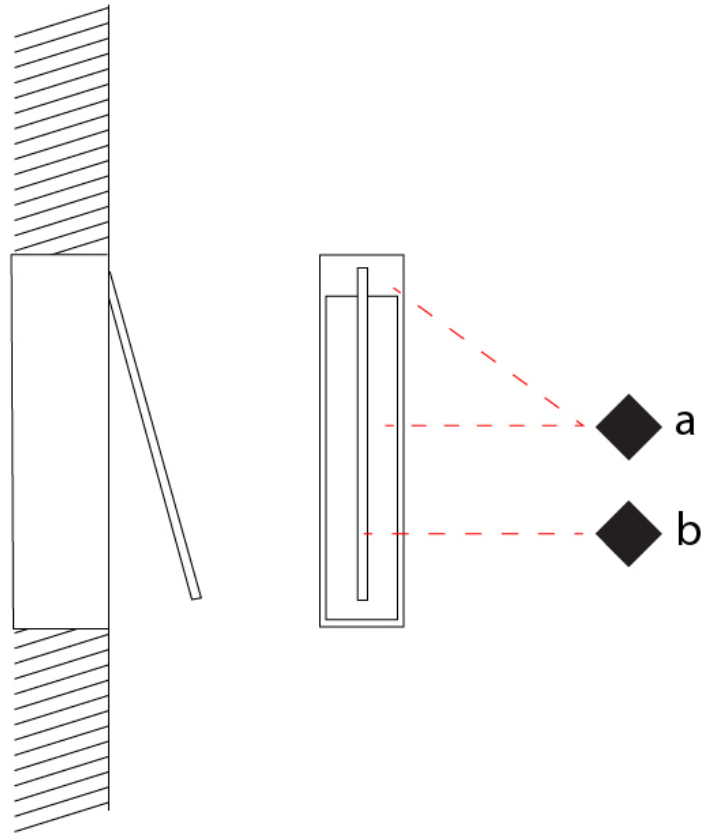

SPILO 1 ROD RECESSED

D46003-

PROJECT _____

TYPE _____

SPECIFIER _____

QUANTITY _____

DATE _____

D