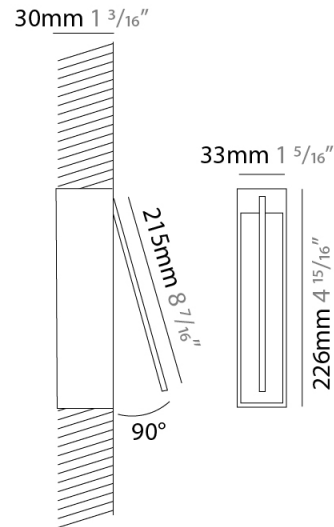

GENERAL

Series: Spillo
 Subseries: Spillo 1 Rod
 Brand: Icone
 Division: Design
 Mounting Type: Recessed
 Mounting Location: Wall
 Subcategory: Ambient

PHYSICAL

Shape: Rectangle
 Width (mm): 33
 Width (in): 1 ⁵/₁₆
 Height (mm): 126
 Height (in): 4 ¹⁵/₁₆
 Min. Recessing Depth (mm): 30
 Min. Recessing Depth (in): 1 ³/₁₆
 Light Distribution: Adjustable
[Fixture Finish: WHI / BLK / CHR / BGD](#)
 Fixture Material: Brass

GENERAL

Series: Spillo
 Subseries: Spillo 1 Rod
 Brand: Icone
 Division: Design
 Mounting Type: Recessed
 Mounting Location: Wall
 Subcategory: Ambient

PHYSICAL

Shape: Rectangle
 Width (mm): 33
 Width (in): 1 ⁵/₁₆
 Height (mm): 226
 Height (in): 8 ⁷/₈
 Min. Recessing Depth (mm): 30
 Min. Recessing Depth (in): 1 ³/₁₆
 Light Distribution: Adjustable
[Fixture Finish: WHI / BLK / CHR / BGD](#)
 Fixture Material: Brass

LED

[Color Temperature \(°K\): 2700 / 3000](#)
 Nominal Lumen (lm): 220
 CRI: >90 CRI
 Lamp Life (hrs): 50000

OPTICAL

Adjustability: Tilt 120°

RATINGS AND CERTIFICATIONS

Certified By: Certified for North American Standards
 IP rating: IP20

GENERAL

Series: Spillo
 Subseries: Spillo 1 Rod
 Brand: Icone
 Division: Design
 Mounting Type: Recessed
 Mounting Location: Wall
 Subcategory: Ambient

PHYSICAL

Shape: Rectangle
 Width (mm): 33
 Width (in): 1 ⁵/₁₆
 Height (mm): 326
 Height (in): 12 ¹³/₁₆
 Min. Recessing Depth (mm): 30
 Min. Recessing Depth (in): 1 ³/₁₆
 Light Distribution: Adjustable
 Fixture Finish: WHI / BLK / CHR / BGD
 Fixture Material: Brass