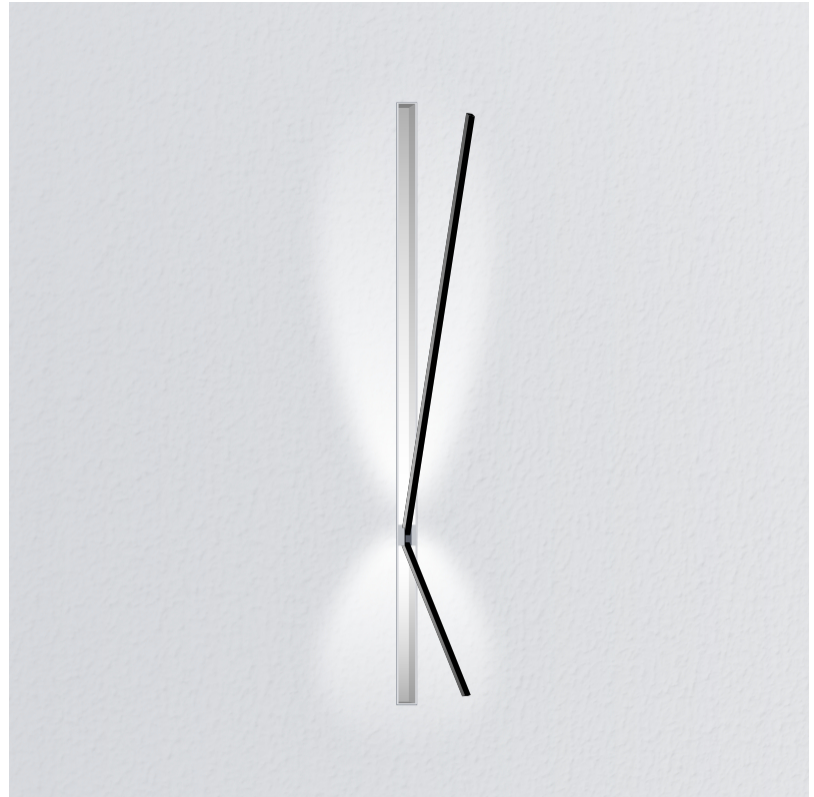

SPILLO 2 ROD RECESSED

D46027- -

base number
Color   Temperature   Finish   Options

PROJECT
TYPE
SPECIFIER
QUANTITY
DATE

1. To build a product code in our configurator select the specify button on the base model # product page
2. To build a manual product code on this datasheet choose from the options listed below in blue font and add the suffix to the base model #

GENERAL

Series: Spillo
Subseries: Spillo 2 Rod
Brand: Icone
Division: Design
Mounting Type: Recessed
Mounting Location: Wall
Subcategory: Ambient

PHYSICAL

Shape: Rectangle
Width (mm): 33
Width (in): 1 ⁵/₁₆
Height (mm): 1150
Height (in): 45 ¹/₄
Min. Recessing Depth (mm): 30
Min. Recessing Depth (in): 1 ³/₁₆
Light Distribution: Adjustable
Fixture Finish: WHI / BLK / CHR / BGD
Fixture Material: Brass

ELECTRICAL

Lamp Type: LED
Total Output Wattage (W): 14.52
Dimming: 0-10V Dimming
Driver Included: No
Driver Location: Remote
Driver Type: Constant Voltage - 120Vac
Driver Class: Class 2
Input Voltage (V): 120 - 277
Output Voltage (V): 12
Upon Request: (Not included, see components) 0-10Vdc dimming / 277Vac

LED

Color Temperature (°K): 2700 / 3000
Nominal Lumen (lm): 1210
CRI: >90 CRI
Lamp Life (hrs): 50000

OPTICAL

Adjustability: Tilt 90°

RATINGS AND CERTIFICATIONS

Certified By: Certified for North American Standards
IP rating: IP20