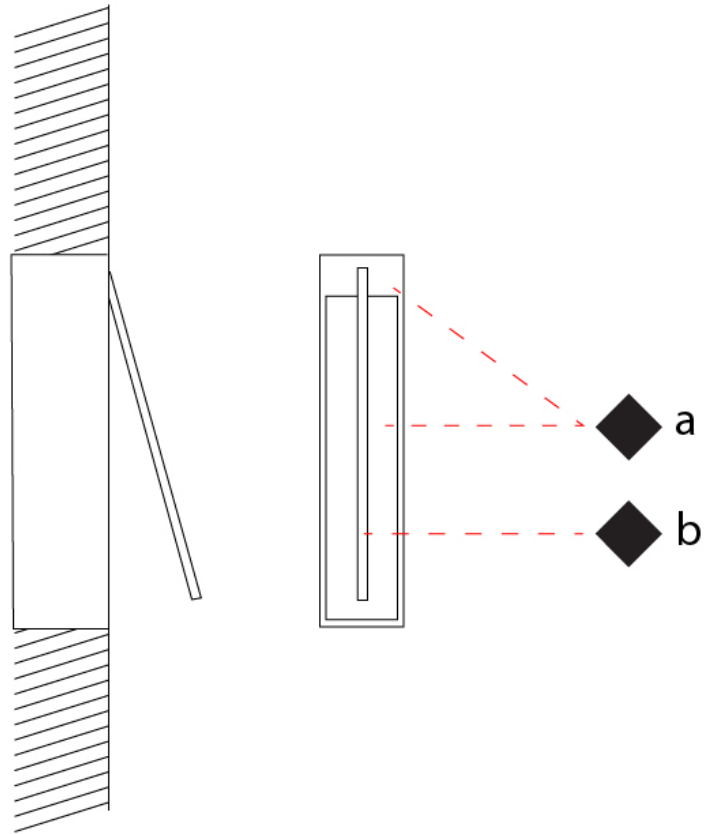

SPILLO 1 ROD RECESSED

D46006-

PROJECT
TYPE
SPECIFIER
QUANTITY
DATE

D