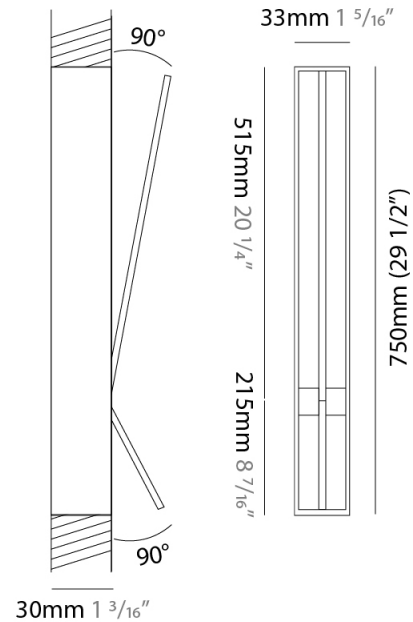

PROJECT	_____
TYPE	_____
SPECIFIER	_____
QUANTITY	_____
DATE	_____

SPILLO 2 ROD RECESSED

D46026-

base number
Color   Temperature   Finish   Options

1. To build a product code in our configurator select the specify button on the base model # product page
2. To build a manual product code on this datasheet choose from the options listed below in blue font and add the suffix to the base model #

GENERAL

Series: Spillo
Subseries: Spillo 2 Rod
Brand: Icone
Division: Design
Mounting Type: Recessed
Mounting Location: Wall
Subcategory: Ambient

PHYSICAL

Shape: Rectangle
Width (mm): 33
Width (in): 1 5/16
Height (mm): 750
Height (in): 29 1/2
Min. Recessing Depth (mm): 30
Min. Recessing Depth (in): 1 3/16
Light Distribution: Adjustable
[Fixture Finish: WHI / BLK / CHR / BGD](#)
Fixture Material: Brass

ELECTRICAL

Lamp Type: LED
Total Output Wattage (W): 9.24
Dimming: 0-10V Dimming
Driver Included: No
Driver Location: Remote
Driver Type: Constant Voltage - 120Vac
Driver Class: Class 2
Input Voltage (V): 120 - 277
Output Voltage (V): 12
Upon Request: (Not included, see components) 0-10Vdc dimming / 277Vac

LED

[Color Temperature (°K): 2700 / 3000](#)
Nominal Lumen (lm): 770
CRI: >90 CRI
Lamp Life (hrs): 50000

OPTICAL

Adjustability: Tilt 90°

RATINGS AND CERTIFICATIONS

Certified By: Certified for North American Standards
IP rating: IP20