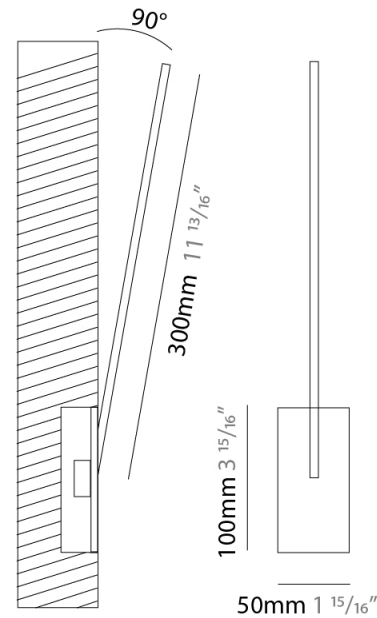

PROJECT	_____
TYPE	_____
SPECIFIER	_____
QUANTITY	_____
DATE	_____

SPILLO 1 ROD RECESSED

D46013- - _____
base number   Color   Finish
                         Temperature   Options

1. To build a product code in our configurator select the specify button on the base model # product page
2. To build a manual product code on this datasheet choose from the options listed below in blue font and add the suffix to the base model #

GENERAL

Series: Spillo
Subseries: Spillo 1 Rod
Brand: Icone
Division: Design
Mounting Type: Recessed
Mounting Location: Wall
Subcategory: Ambient

PHYSICAL

Shape: Rectangle
Width (mm): 50
Width (in): 1 15/16
Height (mm): 300
Height (in): 11 13/16
Light Distribution: Adjustable
[Fixture Finish: WHI / BLK / CHR / BGD](#)
Fixture Material: Brass

ELECTRICAL

Lamp Type: LED
Total Output Wattage (W): 3.96
Dimming: 0-10V Dimming
Driver Included: No
Driver Location: Remote
Driver Type: Constant Voltage - 120 / 277Vac
Driver Class: Class 2
Input Voltage (V): 120 - 277
Output Voltage (V): 12
Upon Request: (Not included, see components) 0-10Vdc dimming / 277Vac

LED

[Color Temperature (°K): 2700 / 3000](#)
Nominal Lumen (lm): 330
CRI: >90 CRI
Lamp Life (hrs): 50000

OPTICAL

Adjustability: Tilt 120°

RATINGS AND CERTIFICATIONS

Certified By: Certified for North American Standards
IP rating: IP20