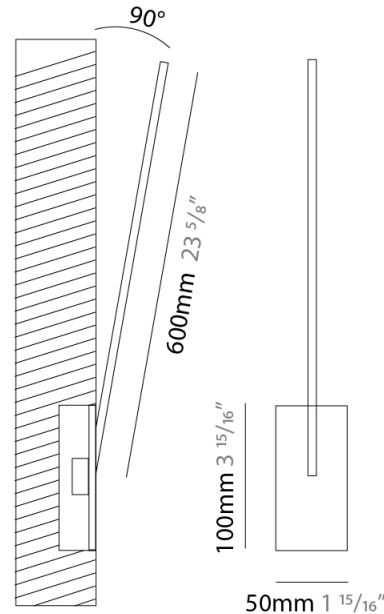

PROJECT	_____
TYPE	_____
SPECIFIER	_____
QUANTITY	_____
DATE	_____

SPILLO 1 ROD RECESSED

D46016- _____ - _____
base number   Color   Finish
                         Temperature   Options

1. To build a product code in our configurator select the specify button on the base model # product page
2. To build a manual product code on this datasheet choose from the options listed below in blue font and add the suffix to the base model #

GENERAL

Series: Spillo
Subseries: Spillo 1 Rod
Brand: Icone
Division: Design
Mounting Type: Recessed
Mounting Location: Wall
Subcategory: Ambient

PHYSICAL

Shape: Rectangle
Width (mm): 50
Width (in): 1 ¹⁵/₁₆
Height (mm): 600
Height (in): 23 ⁵/₈
Light Distribution: Adjustable
Fixture Finish: WHI / BLK / CHR / BGD
Fixture Material: Brass

ELECTRICAL

Lamp Type: LED
Total Output Wattage (W): 7.92
Dimming: 0-10V Dimming
Driver Included: No
Driver Location: Remote
Driver Type: Constant Voltage - 120Vac
Driver Class: Class 2
Input Voltage (V): 120
Output Voltage (V): 12
Upon Request: (Not included, see components) 0-10Vdc dimming / 277Vac

LED

Color Temperature (°K): 2700 / 3000
Nominal Lumen (lm): 660
CRI: >90 CRI
Lamp Life (hrs): 50000

OPTICAL

Adjustability: Tilt 120°

RATINGS AND CERTIFICATIONS

Certified By: Certified for North American Standards
IP rating: IP20