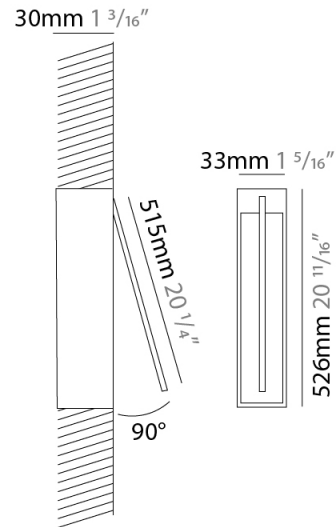

SPILLO 1 ROD RECESSED

D46007- -

base number
Color   Temperature   Finish   Options

1. To build a product code in our configurator select the specify button on the base model # product page
2. To build a manual product code on this datasheet choose from the options listed below in blue font and add the suffix to the base model #

GENERAL

Series: Spillo
Subseries: Spillo 1 Rod
Brand: Icone
Division: Design
Mounting Type: Recessed
Mounting Location: Wall
Subcategory: Ambient

PHYSICAL

Shape: Rectangle
Width (mm): 33
Width (in): 1 ⁵/₁₆
Height (mm): 526
Height (in): 20 ¹¹/₁₆
Min. Recessing Depth (mm): 30
Min. Recessing Depth (in): 1 ³/₁₆
Light Distribution: Adjustable
Fixture Finish: WHI / BLK / CHR / BGD
Fixture Material: Brass

ELECTRICAL

Lamp Type: LED
Total Output Wattage (W): 6.6
Dimming: 0-10V Dimming
Driver Included: No
Driver Location: Remote
Driver Type: Constant Voltage - 120 / 277Vac
Driver Class: Class 2
Input Voltage (V): 120 - 277
Output Voltage (V): 12
Upon Request: (Not included, see components) 0-10Vdc dimming / 277Vac

LED

Color Temperature (°K): 2700 / 3000
Nominal Lumen (lm): 550
CRI: >90 CRI
Lamp Life (hrs): 50000

OPTICAL

Adjustability: Tilt 120°

RATINGS AND CERTIFICATIONS

Certified By: Certified for North American Standards
IP rating: IP20

PROJECT
TYPE
SPECIFIER
QUANTITY
DATE