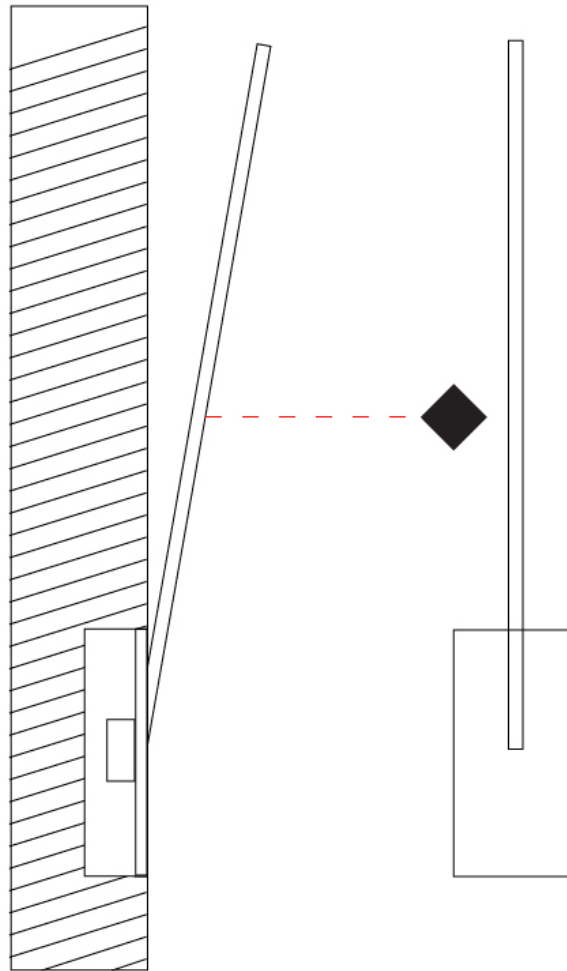

SPILLO 1 ROD RECESSED

D46016-

PROJECT _____

TYPE _____

SPECIFIER _____

QUANTITY _____

DATE _____

D