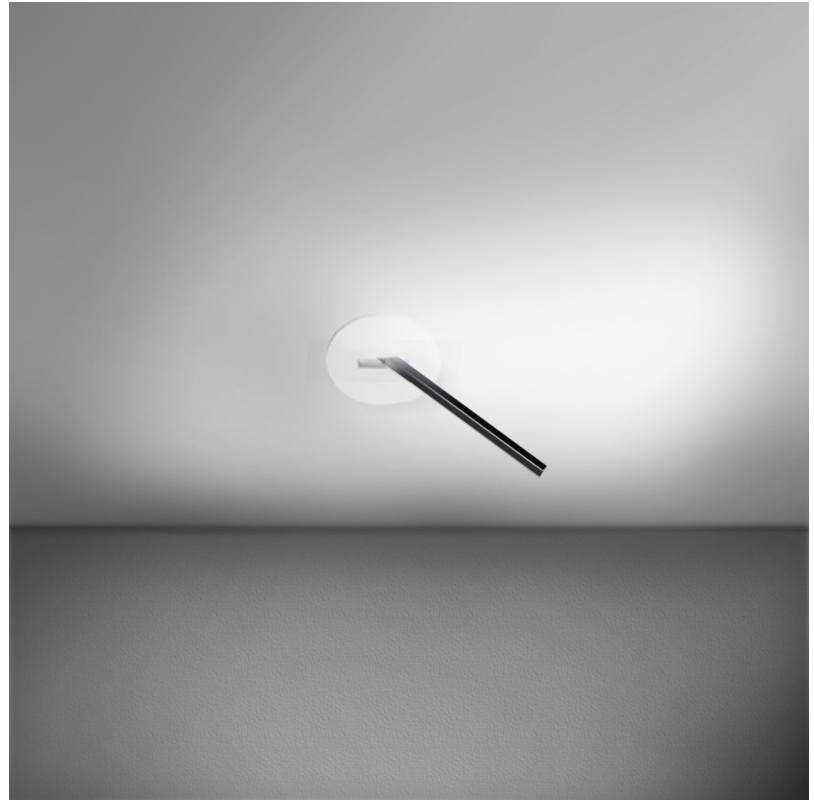

PROJECT	_____
TYPE	_____
SPECIFIER	_____
QUANTITY	_____
DATE	_____

SPILLO 1 ROD RECESSED

D46020- _____ - _____
base number   Color   Finish
                         Temperature   Options

1. To build a product code in our configurator select the specify button on the base model # product page
2. To build a manual product code on this datasheet choose from the options listed below in blue font and add the suffix to the base model #

GENERAL

Series: Spillo
Subseries: Spillo 1 Rod
Brand: Icone
Division: Design
Mounting Type: Recessed
Mounting Location: Wall
Subcategory: Ambient

PHYSICAL

Shape: Rectangle
Width (mm): 50
Width (in): 1 ¹⁵/₁₆
Height (mm): 200
Height (in): 7 ⁷/₈
Light Distribution: Adjustable
Fixture Finish: WHI / BLK / CHR / BGD
Fixture Material: Brass

ELECTRICAL

Lamp Type: LED
Total Output Wattage (W): 2.64
Dimming: 0-10V Dimming
Driver Included: No
Driver Location: Remote
Driver Type: Constant Voltage - 120 / 277Vac
Driver Class: Class 2
Input Voltage (V): 120 - 277
Output Voltage (V): 12
Upon Request: (Not included, see components) 0-10Vdc dimming / 277Vac

LED

Color Temperature (°K): 2700 / 3000
Nominal Lumen (lm): 220
CRI: >90 CRI
Lamp Life (hrs): 50000

OPTICAL

Adjustability: Tilt 120°

RATINGS AND CERTIFICATIONS

Certified By: Certified for North American Standards
IP rating: IP20