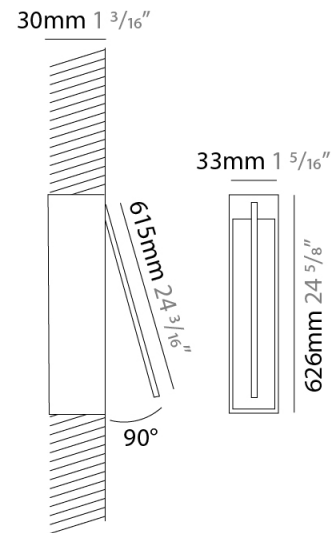

PROJECT	
TYPE	
SPECIFIER	
QUANTITY	
DATE	

SPILLO 1 ROD RECESSED

D46008- -

base number
Color   Temperature   Finish   Options

1. To build a product code in our configurator select the specify button on the base model # product page
2. To build a manual product code on this datasheet choose from the options listed below in blue font and add the suffix to the base model #

GENERAL

Series: Spillo
Subseries: Spillo 1 Rod
Brand: Icone
Division: Design
Mounting Type: Recessed
Mounting Location: Wall
Subcategory: Ambient

PHYSICAL

Shape: Rectangle
Width (mm): 33
Width (in): 1 ⁵/₁₆
Height (mm): 626
Height (in): 24 ⁵/₈
Min. Recessing Depth (mm): 30
Min. Recessing Depth (in): 1 ³/₁₆
Light Distribution: Adjustable
[Fixture Finish: WHI / BLK / CHR / BGD](#)
Fixture Material: Brass

ELECTRICAL

Lamp Type: LED
Total Output Wattage (W): 7.92
Dimming: 0-10V Dimming
Driver Included: No
Driver Location: Remote
Driver Type: Constant Voltage - 120Vac
Driver Class: Class 2
Input Voltage (V): 120
Output Voltage (V): 12
Upon Request: (Not included, see components) 0-10Vdc dimming / 277Vac

LED

[Color Temperature (°K): 2700 / 3000](#)
Nominal Lumen (lm): 660
CRI: >90 CRI
Lamp Life (hrs): 50000

OPTICAL

Adjustability: Tilt 120°

RATINGS AND CERTIFICATIONS

Certified By: Certified for North American Standards
IP rating: IP20