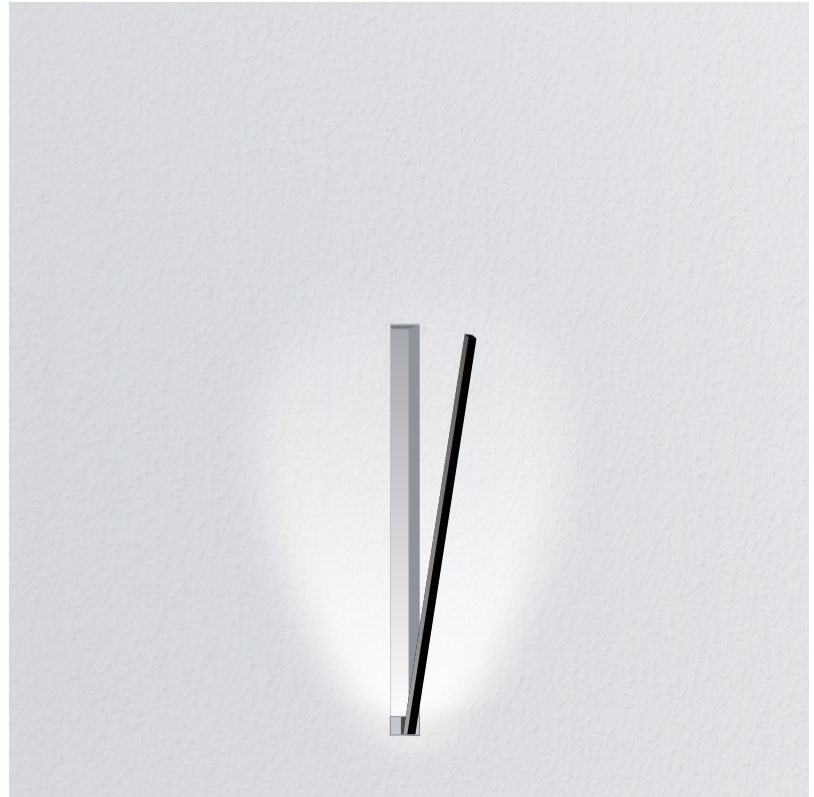

PROJECT
TYPE
SPECIFIER
QUANTITY
DATE

SPILLO 1 ROD RECESSED

D46006- -
base number   Color   Finish
                         Temperature   Options

1. To build a product code in our configurator select the specify button on the base model # product page
2. To build a manual product code on this datasheet choose from the options listed below in blue font and add the suffix to the base model #

GENERAL

Series: Spillo
Subseries: Spillo 1 Rod
Brand: Icone
Division: Design
Mounting Type: Recessed
Mounting Location: Wall
Subcategory: Ambient

PHYSICAL

Shape: Rectangle
Width (mm): 33
Width (in): 1 5/16
Height (mm): 426
Height (in): 16 3/4
Min. Recessing Depth (mm): 30
Min. Recessing Depth (in): 1 3/16
Light Distribution: Adjustable
Fixture Finish: WHI / BLK / CHR / BGD
Fixture Material: Brass

ELECTRICAL

Lamp Type: LED
Total Output Wattage (W): 4.8
Dimming: 0-10V Dimming
Driver Included: No
Driver Location: Remote
Driver Type: Constant Voltage - 120Vac
Driver Class: Class 2
Input Voltage (V): 120
Output Voltage (V): 12
Upon Request: (Not included, see components) 0-10Vdc dimming / 277Vac

LED

Color Temperature (°K): 2700 / 3000
Nominal Lumen (lm): 440
CRI: >90 CRI
Lamp Life (hrs): 50000

OPTICAL

Adjustability: Tilt 120°

RATINGS AND CERTIFICATIONS

Certified By: Certified for North American Standards
IP rating: IP20