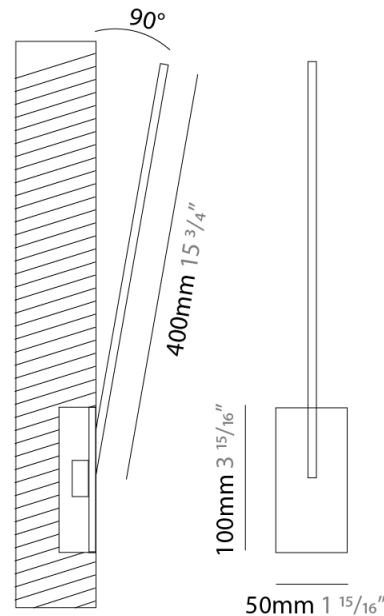

PROJECT	_____
TYPE	_____
SPECIFIER	_____
QUANTITY	_____
DATE	_____

SPILLO 1 ROD RECESSED

D46014- _____ - _____
base number   Color   Finish
                                         Temperature   Options

1. To build a product code in our configurator select the specify button on the base model # product page
2. To build a manual product code on this datasheet choose from the options listed below in blue font and add the suffix to the base model #

GENERAL

Series: Spillo
Subseries: Spillo 1 Rod
Brand: Icone
Division: Design
Mounting Type: Recessed
Mounting Location: Wall
Subcategory: Ambient

PHYSICAL

Shape: Rectangle
Width (mm): 50
Width (in): 1 ¹⁵/₁₆
Height (mm): 400
Height (in): 15 ³/₄
Light Distribution: Adjustable
Fixture Finish: WHI / BLK / CHR / BGD
Fixture Material: Brass

ELECTRICAL

Lamp Type: LED
Total Output Wattage (W): 4.8
Dimming: 0-10V Dimming
Driver Included: No
Driver Location: Remote
Driver Type: Constant Voltage - 120Vac
Driver Class: Class 2
Input Voltage (V): 120
Output Voltage (V): 12
Upon Request: (Not included, see components) 0-10Vdc dimming / 277Vac

LED

Color Temperature (°K): 2700 / 3000
Nominal Lumen (lm): 440
CRI: >90 CRI
Lamp Life (hrs): 50000

OPTICAL

Adjustability: Tilt 120°

RATINGS AND CERTIFICATIONS

Certified By: Certified for North American Standards
IP rating: IP20